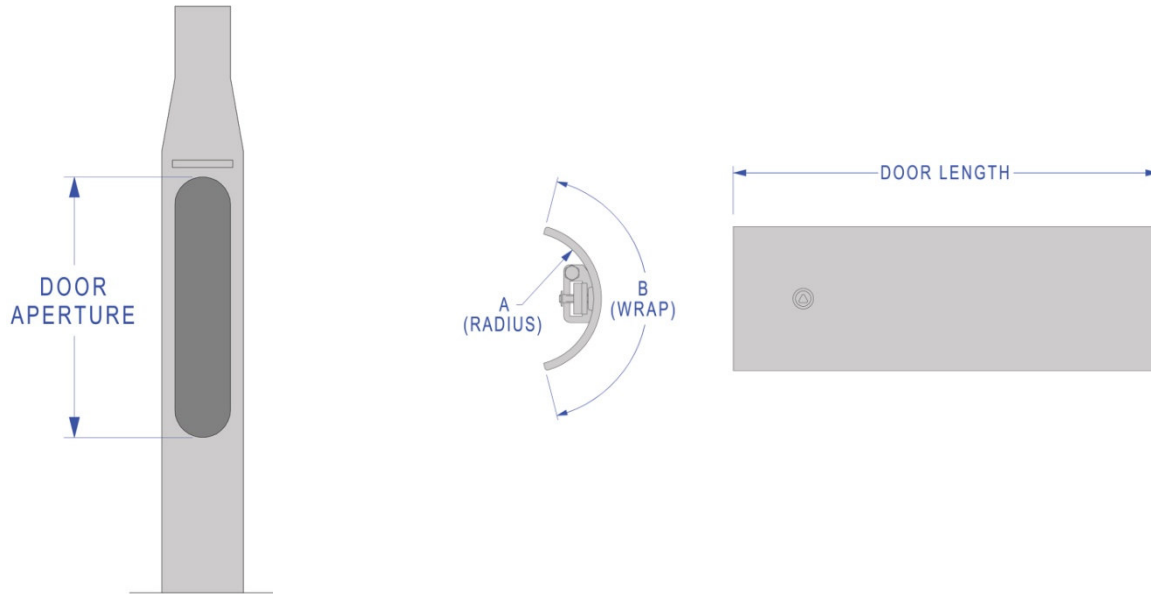

Replacement Column Doors

Replacement Adjustable Tubular Column Doors

Aperture Length mm	Door Length mm	Door Radius mm	Door Wrap mm	Column Base Diameter mm	Part Reference		
					Base Door	Standard M8 Tri-Head Lock	M8 Stainless Anti-Vandal Screw with 5mm Hex Pin Head Lock
		A	B				
340 – 490	530	70	170	139.7	LDSD59	Standard	Add AVL
490 – 650	670	70	197	139.7	LDSD51	Standard	Add AVL
530 – 785	810	70	197	139.7	LDSD52	Standard	Add AVL
490 – 650	670	84	239	168.3	LDSD53	Standard	Add AVL
530 – 785	810	84	239	168.3	LDSD54	Standard	Add AVL
490 – 650	670	97	260	193.7	LDSD55	Standard	Add AVL
530 – 785	810	97	260	193.7	LDSD56	Standard	Add AVL
490 – 650	670	109	279	219.1	LDSD57	Standard	Add AVL
530 - 785	810	109	279	219.1	LDSD58	Standard	Add AVL